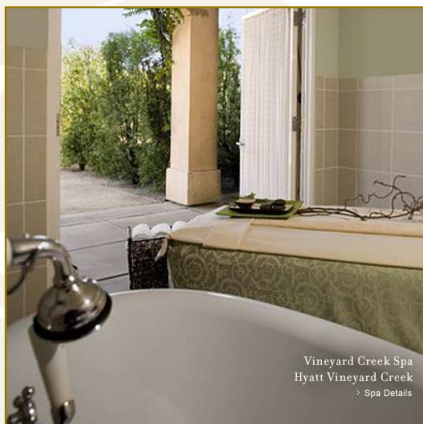

A decorative floral pattern in a light beige color, featuring stylized leaves and flowers, framing the top and sides of the page.

Pirin Golf Resort

Hotel & SPA

Razlog; Bulgaria

A decorative floral pattern in a light beige color, featuring stylized leaves and flowers, framing the bottom and sides of the page.

A decorative floral pattern in a light beige color, featuring stylized leaves and flowers, is repeated across the top and bottom of the page. The pattern is symmetrical and ornate.

Design Suggestion

SPA Area & Rooms

Massage & Cosmetic Rooms

modern but classical

purifying & refreshing

Massages & Cosmetics

Hydrotherapy Rooms

Further Room Samples

Thermal Area & Changing Rooms

Corridors Thermal Area/ Relaxation Area