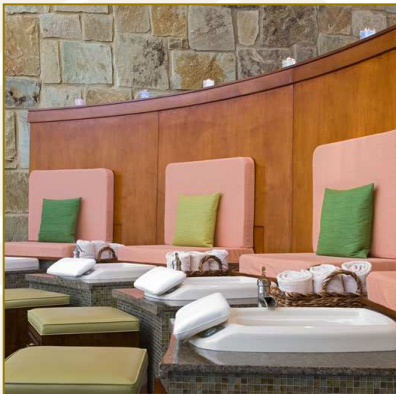

A decorative floral pattern in a light beige color, featuring stylized leaves and flowers, framing the top and sides of the page.

Pirin Golf Resort

Hotel & SPA

Razlog; Bulgaria

A decorative floral pattern in a light beige color, featuring stylized leaves and flowers, framing the bottom and sides of the page.

A decorative floral pattern in a light beige color, featuring stylized leaves and flowers, is repeated across the top and bottom of the page. The pattern is symmetrical and ornate.

Design Suggestion

SPA Area & Rooms

Massage & Cosmetic Rooms

modern but classical

purifying & refreshing

Massages & Cosmetics

Hydrotherapy Rooms

Further Room Samples

Thermal Area & Changing Rooms

Corridors Thermal Area/ Relaxation Area