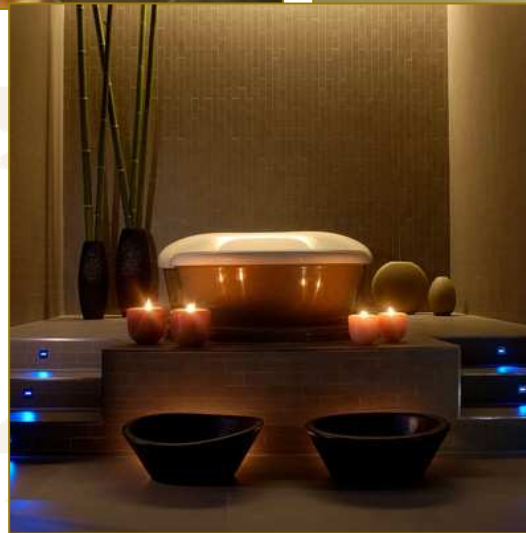

A decorative floral pattern in a light beige color, featuring stylized leaves and flowers, framing the top and sides of the page.

Pirin Golf Resort

Hotel & SPA

Razlog; Bulgaria

A decorative floral pattern in a light beige color, featuring stylized leaves and flowers, framing the bottom and sides of the page.

A decorative floral pattern in a light beige color, featuring stylized leaves and flowers, is repeated across the top and bottom of the page. The pattern is symmetrical and ornate.

Design Suggestion

SPA Area & Rooms

Massage & Cosmetic Rooms

modern but classical

purifying & refreshing

Massages & Cosmetics

Hydrotherapy Rooms

Further Room Samples

Thermal Area & Changing Rooms

Corridors Thermal Area/ Relaxation Area